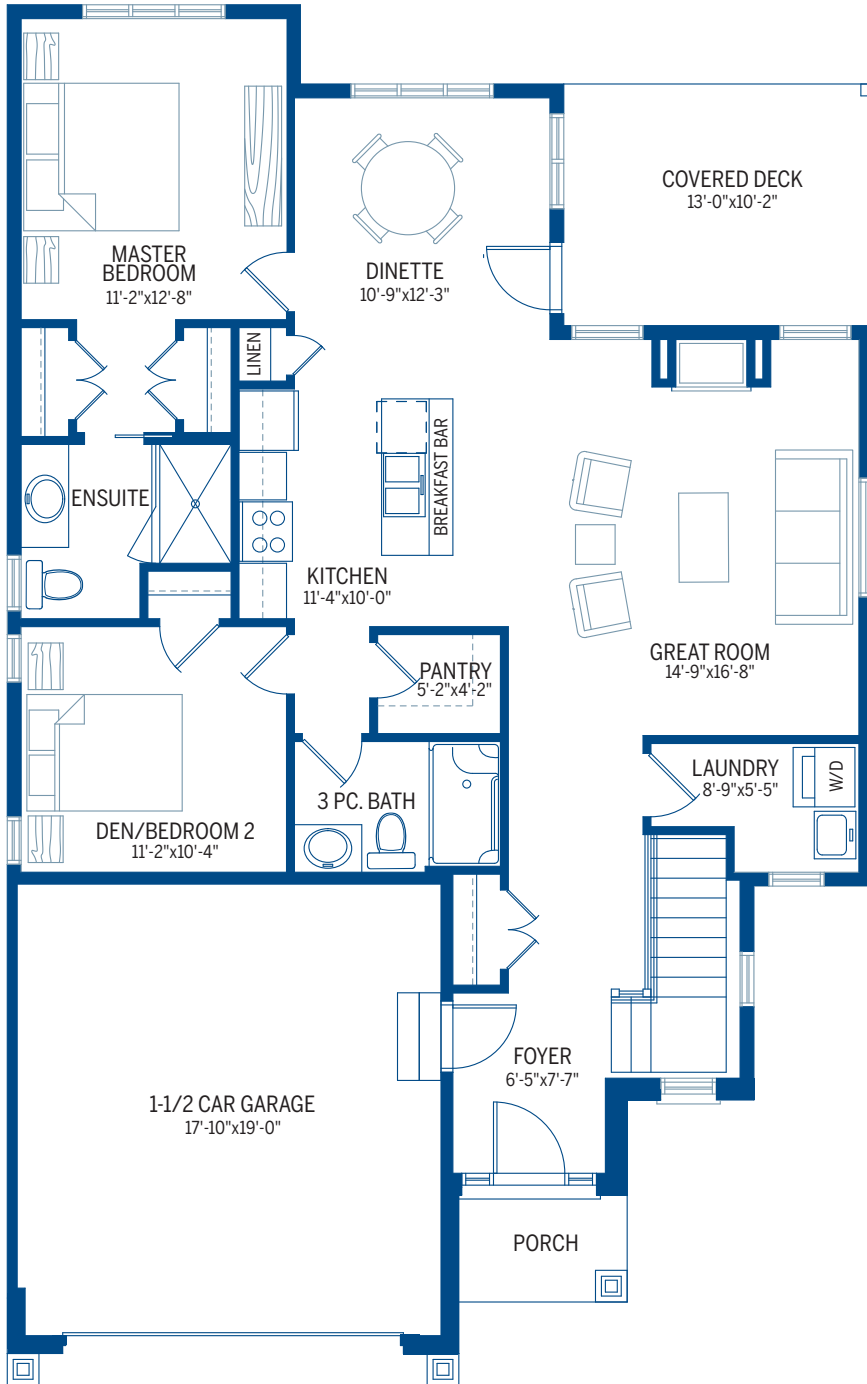

1286 sq.ft.

Main Floor Plan

Optional Lower Level Plan 888 sq.ft.